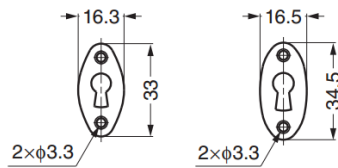

GSK Dead Bolt Lock (Squared Edge)

Features

- 3 key changes available
- Able to lock from both sides of the door
- Keyed alike

Material

- ① Front plate: Stainless steel 304, satin finish
- ② Body: Steel, yellow zinc chromate
- ③ Dead bolt:
 - GSK-80-D: Stainless steel 304
 - GSKL-80-D: Brass
- ④ Strike: Stainless steel 304, satin finish
- ⑤ Key: Zinc alloy, chrome finish

Cover plate
for GSK-80-D

Cover plate
for GSKL-80-D

Key for
GSK-80-D

Key for
GSKL-80-D

Part No.	A	B	C	D	E	F	G	H	J	K	P ₁	P ₂	P ₃	D ₁	S	U	V	P ₄	D ₂
GSK-80-D	80	22	40.4	26.5	6	2.8	14	4	9.5	9	66	16.5	8.5	3.5	50	12	5	40	3.5
GSKL-80-D	98	23	53.4	35	8.5	3	16	6.5	11.5	10.5	82	21	12.5	4.7	78	16	8	62	4.5