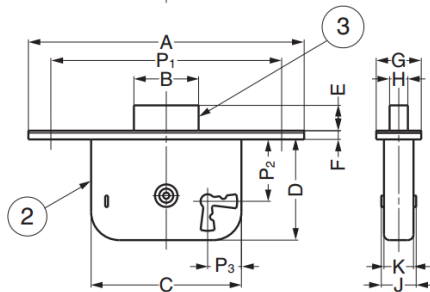

GSK Dead Bolt Lock (Squared Edge)

Features

- 3 key changes available
- Able to lock from both sides of the door
- Keyed alike

Material

- ① Front plate: Stainless steel 304, satin finish
- ② Body: Steel, yellow zinc chromate
- ③ Dead bolt:
 - GSK-80-D: Stainless steel 304
 - GSKL-80-D: Brass
- ④ Strike: Stainless steel 304, satin finish
- ⑤ Key: Zinc alloy, chrome finish

Cover plate
for GSK-80-D

Cover plate
for GSKL-80-D

Key for
GSK-80-D

Key for
GSKL-80-D

Part No.	A	B	C	D	E	F	G	H	J	K	P ₁	P ₂	P ₃	D ₁	S	U	V	P ₄	D ₂
GSK-80-D	80	22	40.4	26.5	6	2.8	14	4	9.5	9	66	16.5	8.5	3.5	50	12	5	40	3.5
GSKL-80-D	98	23	53.4	35	8.5	3	16	6.5	11.5	10.5	82	21	12.5	4.7	78	16	8	62	4.5