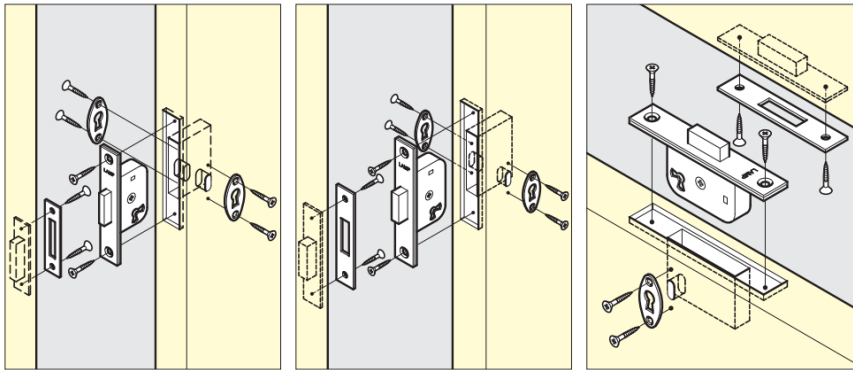

GSK Dead Bolt Lock (Squared Edge)

Features

- 3 key changes available
- Able to lock from both sides of the door
- Keyed alike

Material

- ① Front plate: Stainless steel 304, satin finish
- ② Body: Steel, yellow zinc chromate
- ③ Dead bolt:
 - GSK-80-D: Stainless steel 304
 - GSKL-80-D: Brass
- ④ Strike: Stainless steel 304, satin finish
- ⑤ Key: Zinc alloy, chrome finish

Cover plate
for GSK-80-D

Cover plate
for GSKL-80-D

Key for
GSK-80-D

Key for
GSKL-80-D

Part No.	A	B	C	D	E	F	G	H	J	K	P ₁	P ₂	P ₃	D ₁	S	U	V	P ₄	D ₂
GSK-80-D	80	22	40.4	26.5	6	2.8	14	4	9.5	9	66	16.5	8.5	3.5	50	12	5	40	3.5
GSKL-80-D	98	23	53.4	35	8.5	3	16	6.5	11.5	10.5	82	21	12.5	4.7	78	16	8	62	4.5