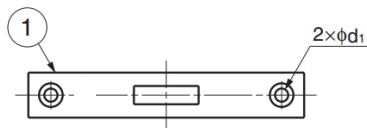

GSK Dead Bolt Lock (Squared Edge)

Features

- 3 key changes available
- Able to lock from both sides of the door
- Keyed alike

Material

- ① Front plate: Stainless steel 304, satin finish
- ② Body: Steel, yellow zinc chromate
- ③ Dead bolt:
 - GSK-80-D: Stainless steel 304
 - GSKL-80-D: Brass
- ④ Strike: Stainless steel 304, satin finish
- ⑤ Key: Zinc alloy, chrome finish

Cover plate
for GSK-80-D

Cover plate
for GSKL-80-D

Key for
GSK-80-D

Key for
GSKL-80-D

Part No.	A	B	C	D	E	F	G	H	J	K	P ₁	P ₂	P ₃	D ₁	S	U	V	P ₄	D ₂
GSK-80-D	80	22	40.4	26.5	6	2.8	14	4	9.5	9	66	16.5	8.5	3.5	50	12	5	40	3.5
GSKL-80-D	98	23	53.4	35	8.5	3	16	6.5	11.5	10.5	82	21	12.5	4.7	78	16	8	62	4.5