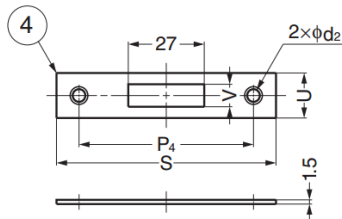

GSK Dead Bolt Lock (Squared Edge)

Features

- 3 key changes available
- Able to lock from both sides of the door
- Keyed alike

Material

- ① Front plate: Stainless steel 304, satin finish
- ② Body: Steel, yellow zinc chromate
- ③ Dead bolt:
 - GSK-80-D: Stainless steel 304
 - GSKL-80-D: Brass
- ④ Strike: Stainless steel 304, satin finish
- ⑤ Key: Zinc alloy, chrome finish

Cover plate
for GSK-80-D

Cover plate
for GSKL-80-D

Key for
GSK-80-D

Key for
GSKL-80-D

Part No.	A	B	C	D	E	F	G	H	J	K	P ₁	P ₂	P ₃	D ₁	S	U	V	P ₄	D ₂
GSK-80-D	80	22	40.4	26.5	6	2.8	14	4	9.5	9	66	16.5	8.5	3.5	50	12	5	40	3.5
GSKL-80-D	98	23	53.4	35	8.5	3	16	6.5	11.5	10.5	82	21	12.5	4.7	78	16	8	62	4.5