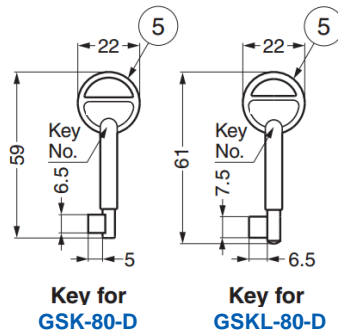

GSK Dead Bolt Lock (Squared Edge)

Features

- 3 key changes available
- Able to lock from both sides of the door
- Keyed alike

Material

- ① Front plate: Stainless steel 304, satin finish
- ② Body: Steel, yellow zinc chromate
- ③ Dead bolt:
 - GSK-80-D: Stainless steel 304
 - GSKL-80-D: Brass
- ④ Strike: Stainless steel 304, satin finish
- ⑤ Key: Zinc alloy, chrome finish

Cover plate
for GSK-80-D

Cover plate
for GSKL-80-D

Key for
GSK-80-D

Key for
GSKL-80-D

Part No.	A	B	C	D	E	F	G	H	J	K	P ₁	P ₂	P ₃	D ₁	S	U	V	P ₄	D ₂
GSK-80-D	80	22	40.4	26.5	6	2.8	14	4	9.5	9	66	16.5	8.5	3.5	50	12	5	40	3.5
GSKL-80-D	98	23	53.4	35	8.5	3	16	6.5	11.5	10.5	82	21	12.5	4.7	78	16	8	62	4.5